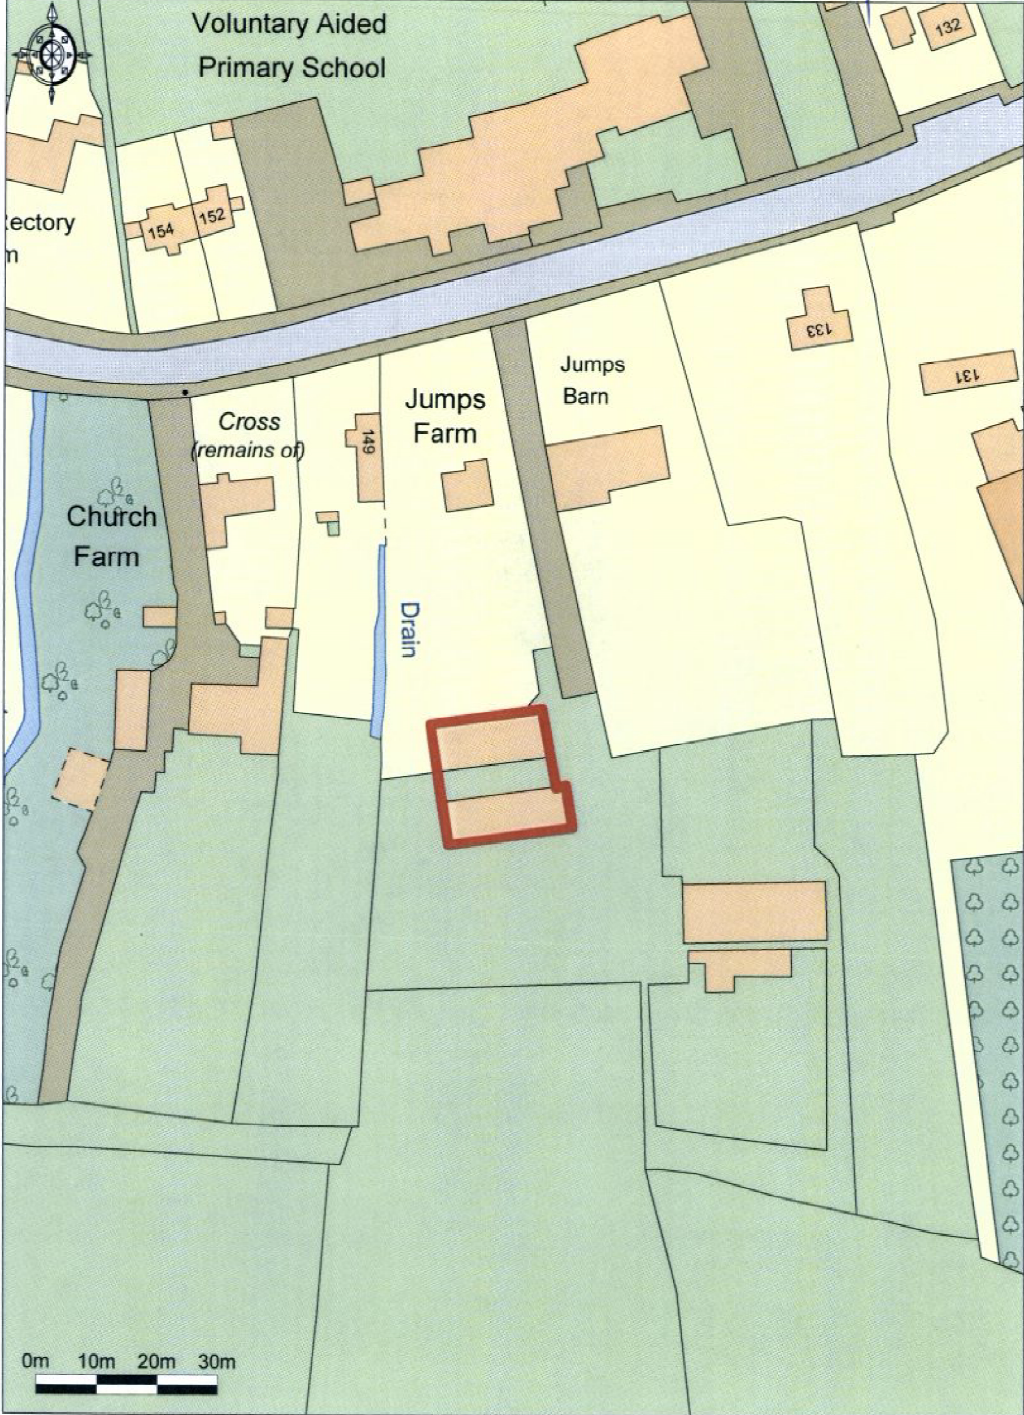

1944-1
ORDNANCE SURVEY
LONDON SW1P 2BQ
1:1250
COPIES TO

11/989

Ordnance Survey © Crown Copyright 2011. All rights reserved.
Licence number 100020449. Plotted Scale - 1:1250

Plan Ref: 1944-1